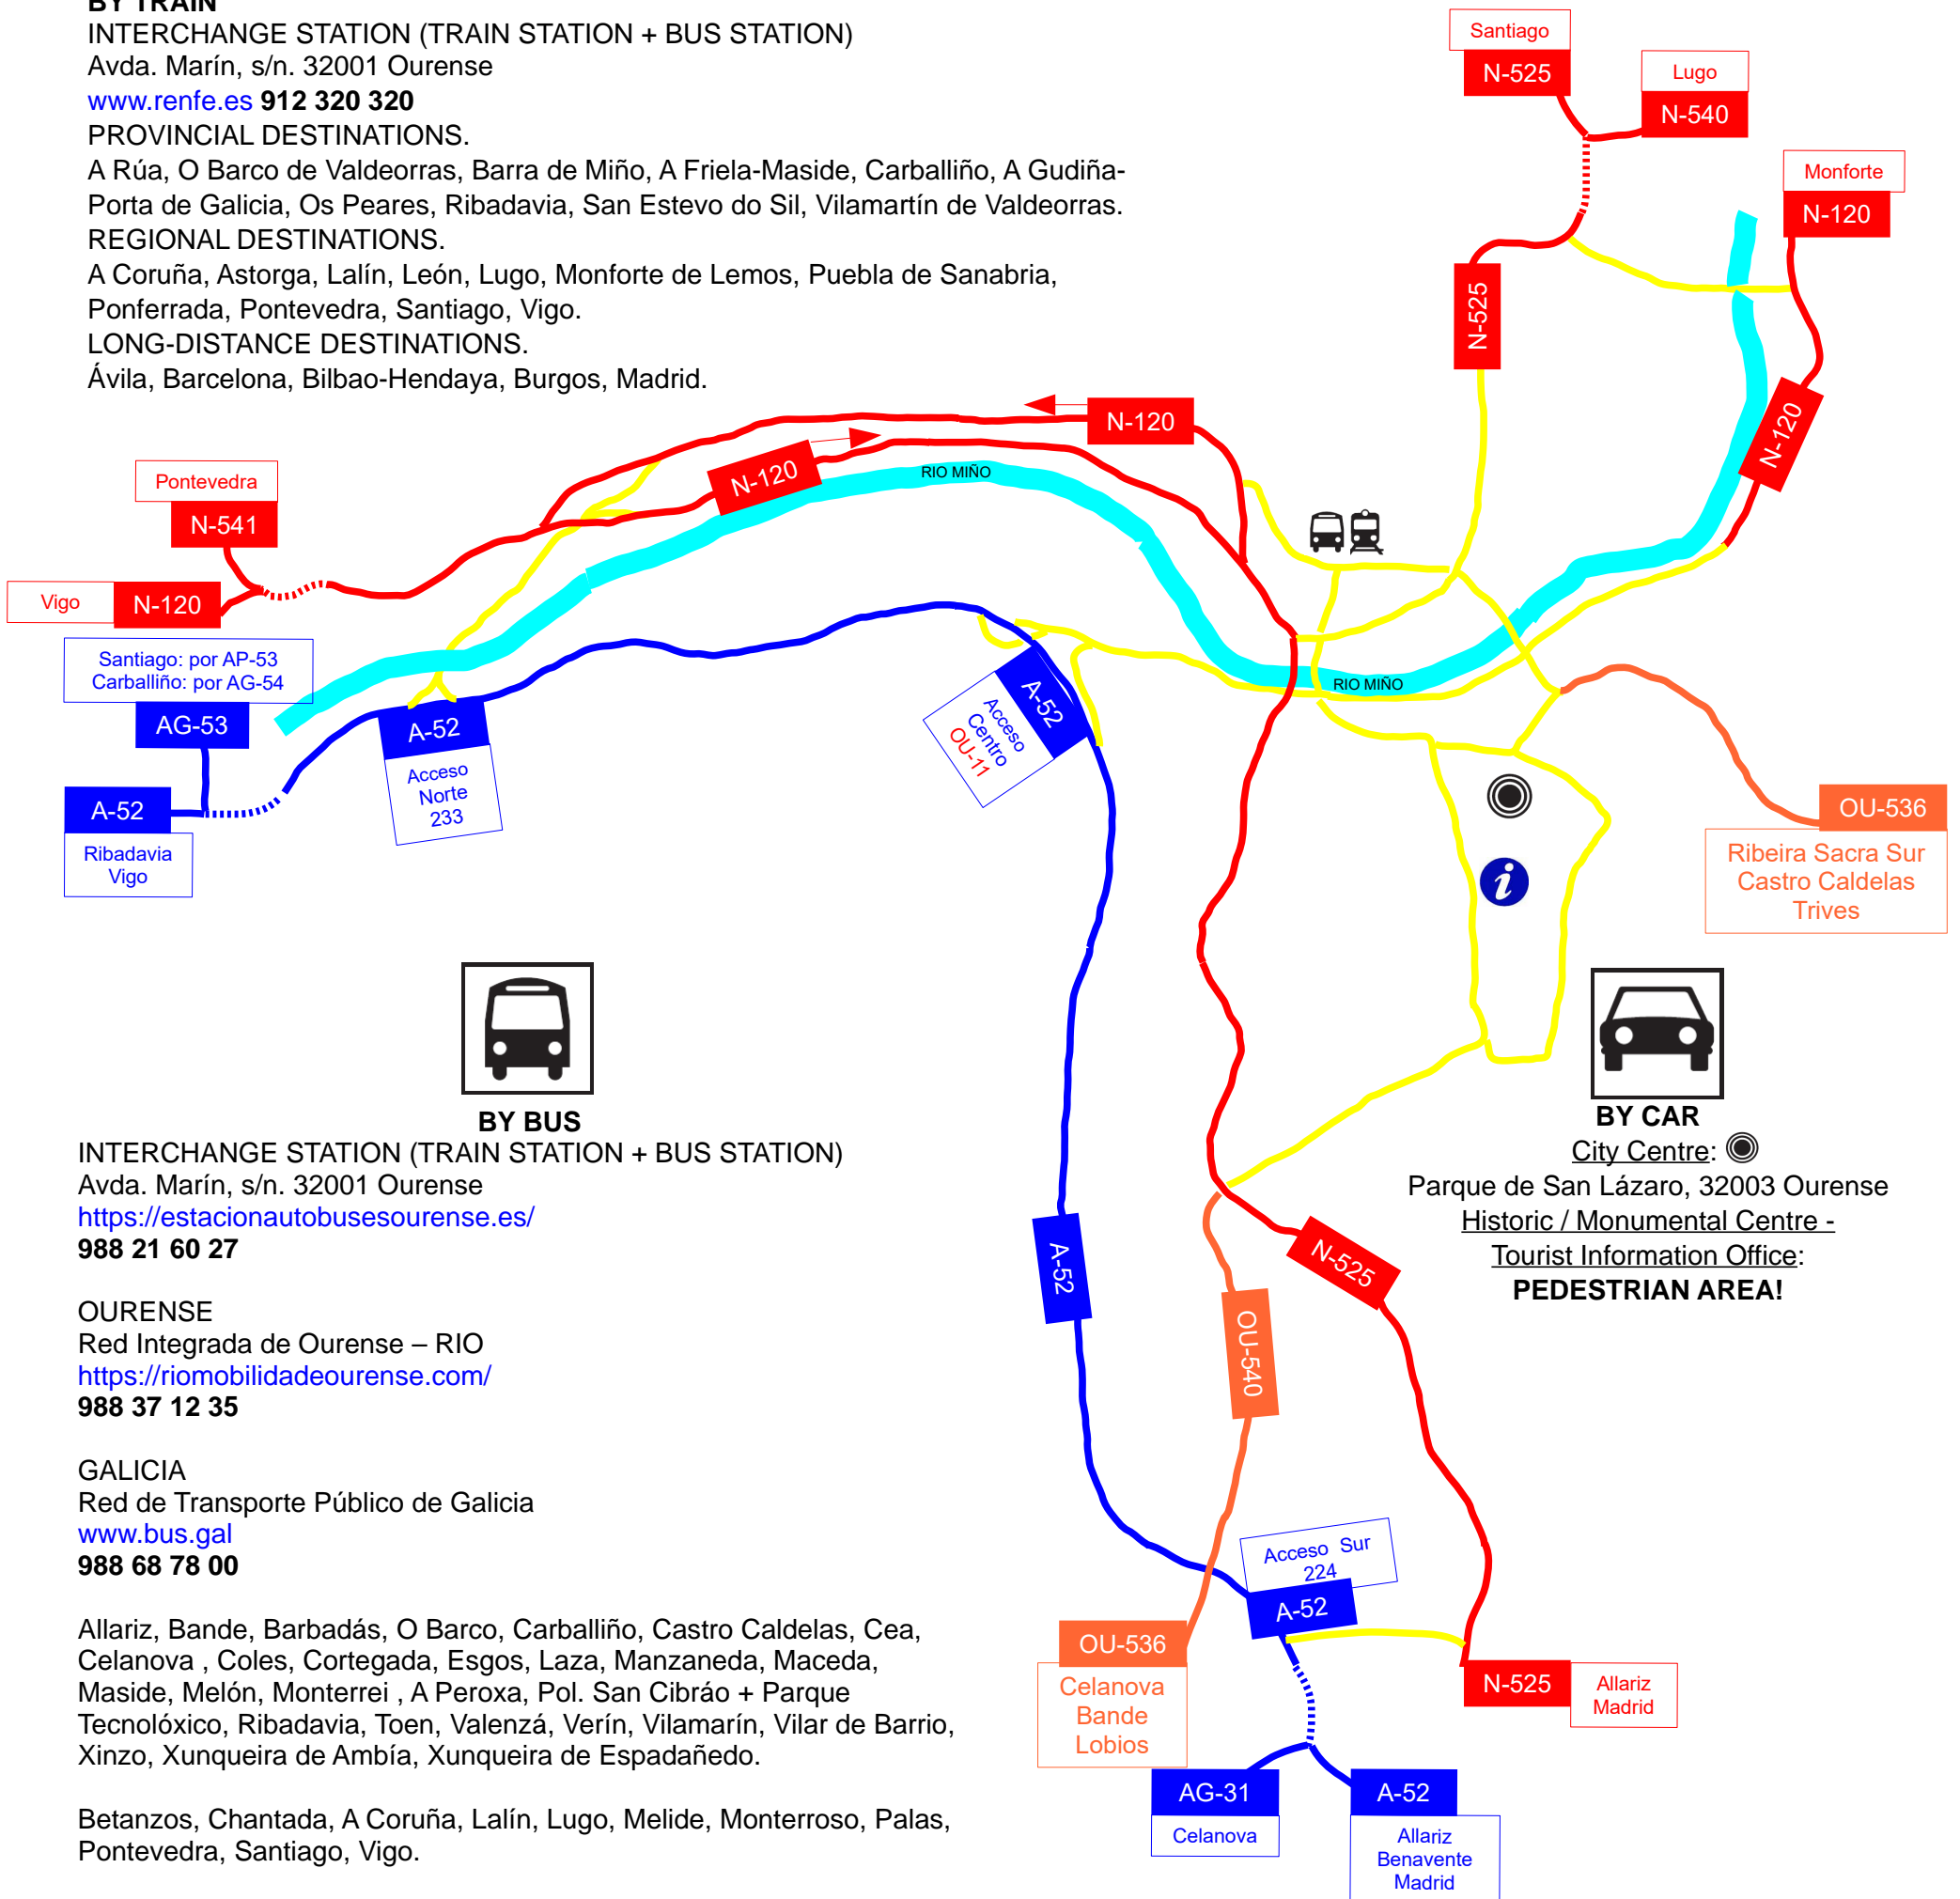

HOW TO TRAVEL

BY TRAIN

INTERCHANGE STATION (TRAIN STATION + BUS STATION)

Avda. Marín, s/n. 32001 Ourense

www.renfe.es 912 320 320

PROVINCIAL DESTINATIONS.

A Rúa, O Barco de Valdeorras, Barra de Miño, A Friela-Maside, Carballiño, A Gudiña-Porta de Galicia, Os Peares, Ribadavia, San Estevo do Sil, Vilamartín de Valdeorras.

REGIONAL DESTINATIONS.

A Coruña, Astorga, Lalín, León, Lugo, Monforte de Lemos, Puebla de Sanabria, Ponferrada, Pontevedra, Santiago, Vigo.

LONG-DISTANCE DESTINATIONS.

Ávila, Barcelona, Bilbao-Hendaya, Burgos, Madrid.

AUTO-RES: www.avanzabus.com 912 72 28 32

Madrid, Benavente, Puebla de Sanabria, Tordesillas.

ALSA: www.alsa.es 910 20 70 07

Cádiz, Oviedo, Santander, Seville.

INTERNATIONAL.

ANPIAN: www.anpian.com 988 22 52 88

VIGO (VGO): Peinador at 90 km

A CORUÑA (LCG), Alvedro at 168 km.

PORTUGAL: www.aeroportoporto.pt

00 351 22 943 24 00

OPORTO (OPO) Sa Carneiro at 213 km

HOW TO GET AROUND IN THE CITY

CITY BUS LINES

Urbanos de Ourense. **988 51 06 72**
<https://ourense.avanzagrupo.com/inicio>
San Lázaro Park: All Lines
Alameda & Posío: All lines but 5, 19, 20, 21*(Rúa Coruña).
Interchange Station (Train Station + Bus Station): 1, 3, 4, 6, 12, 15, C17, 25A, 25B, 33
Paco Paz Sports Stadium / Expourense: 12, 16
 Nearby: 1, 2, 13B, 14, 33
Seixalbo: 1, 2, 14, 33
Cumial: 33, 14, 9* (*Hotel Auriense)
Oira: 11A, 23* (*July / August)
Mende (the nearest stop to Santomé): 9, C17
Quintela: 1, 3, 33, C17. Nearby: 15
Avda. Santiago: 2,4, 7, 11B, 13A, 13B, 14, 16, 20, 22, 25A
University: 9, 10, 20, 27
Auditorium: Nearby: 18. 11A y 11B (also the nearest stop to Montealegre Park)
Hospital: 3, 4, 6, 9,13A, 18, 21, 22, 25B, 26
Thermal Stations: 19 (Thermal Train), 5 (Outariz), 26 (Chavasqueira)
Road to Santiago: 13A, 13B: Cima da Costa, Madrosende
Untes: 15